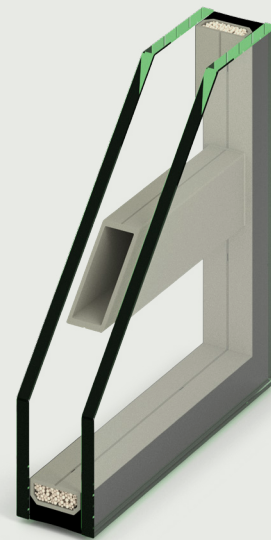

## SWISSPACER GEORGIAN BAR

## Reducing heat loss, improving looks – SWISSPACER Georgian bars make it possible

SWISSPACER Georgian bars enable window fabricators to create high performance, authentic looking windows. Ideal for premium looking heritage-style windows and available in SWISSPACER's best-selling colours, the Georgian bar enhances the appearance of the window and gives outstanding energy performance.

## Often underestimated

A lot of users underestimate the negative effect of metal spacer bars in an insulating glass unit. An otherwise standard flat-rate mark-up of the U-value (according to EN 14351-1 by up to 0.3 W/m<sup>2</sup>K) is no longer necessary when using SWISSPACER Georgian bars. The bars are made of the same highly-insulating plastic as SWISSPACER spacer bars. This prevents a cold bridge in the insulating glass and maintains the window's high energy efficiency.

## 13 sizes to choose from

To meet growing demand for traditional looking windows, SWISSPACER added four new sizes to its range of Georgian bar spacer bars: with the introduction of 12 x 18 mm, 16 x 18 mm, 14 x 24 mm, 14 x 30 mm bars as well as the new Georgian bar cross with anti-rattle plug, SWISSPACER offers its customers not only a larger range to choose from, but also better processing possibilities.